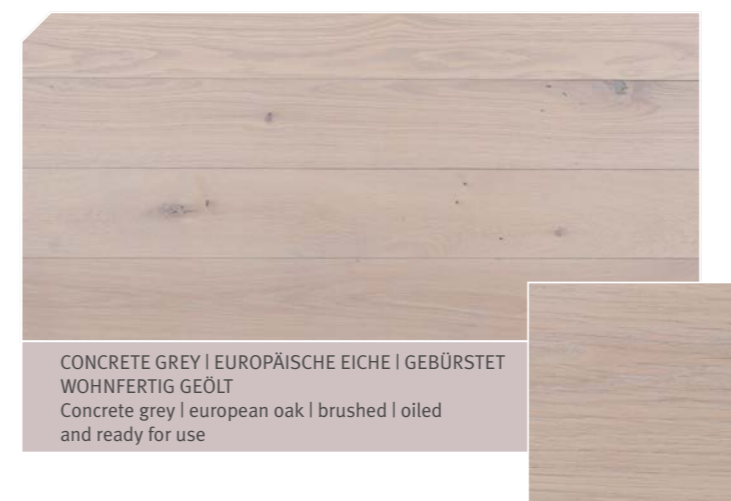

CONCRETE GREY | EUROPÄISCHE EICHE | GEBÜRSTET
WOHNFERTIG GEÖLT
Concrete grey | european oak | brushed | oiled
and ready for use