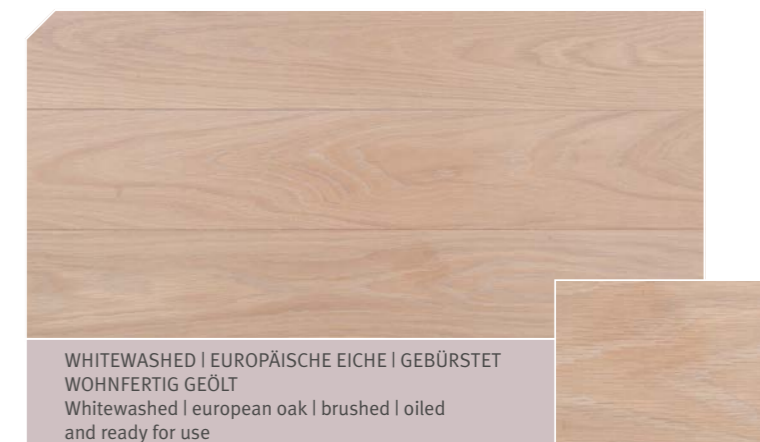

PURE NORDIC COLLECTION | SOFT WHITE | EUROPÄISCHE EICHE | GEBÜRSTET | WOHNFERTIG GEÖLT  
 PURE NORDIC COLLECTION | Soft white | european oak | brushed | oiled and ready for use

PEARL | EUROPÄISCHE EICHE | GESCHLIFFEN  
 WOHNFERTIG GEÖLT  
 Pearl | european oak | sanded | oiled and ready for use