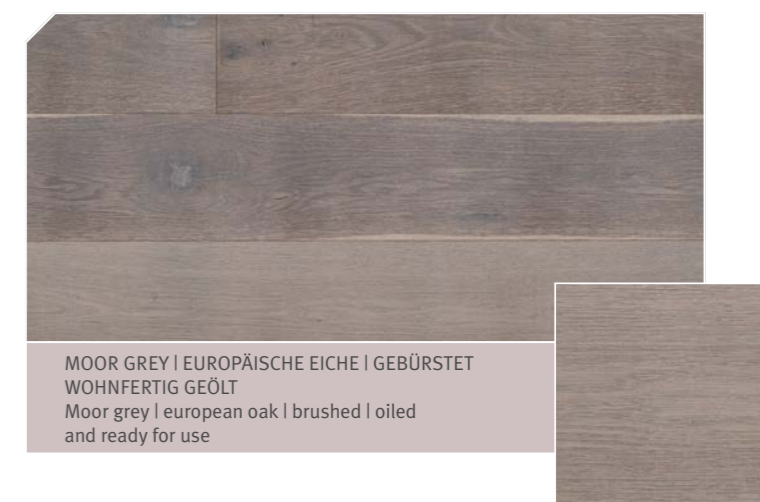

MOOR GREY | EUROPÄISCHE EICHE | GEBÜRSTET
WOHNFERTIG GEÖLT
Moor grey | european oak | brushed | oiled
and ready for use